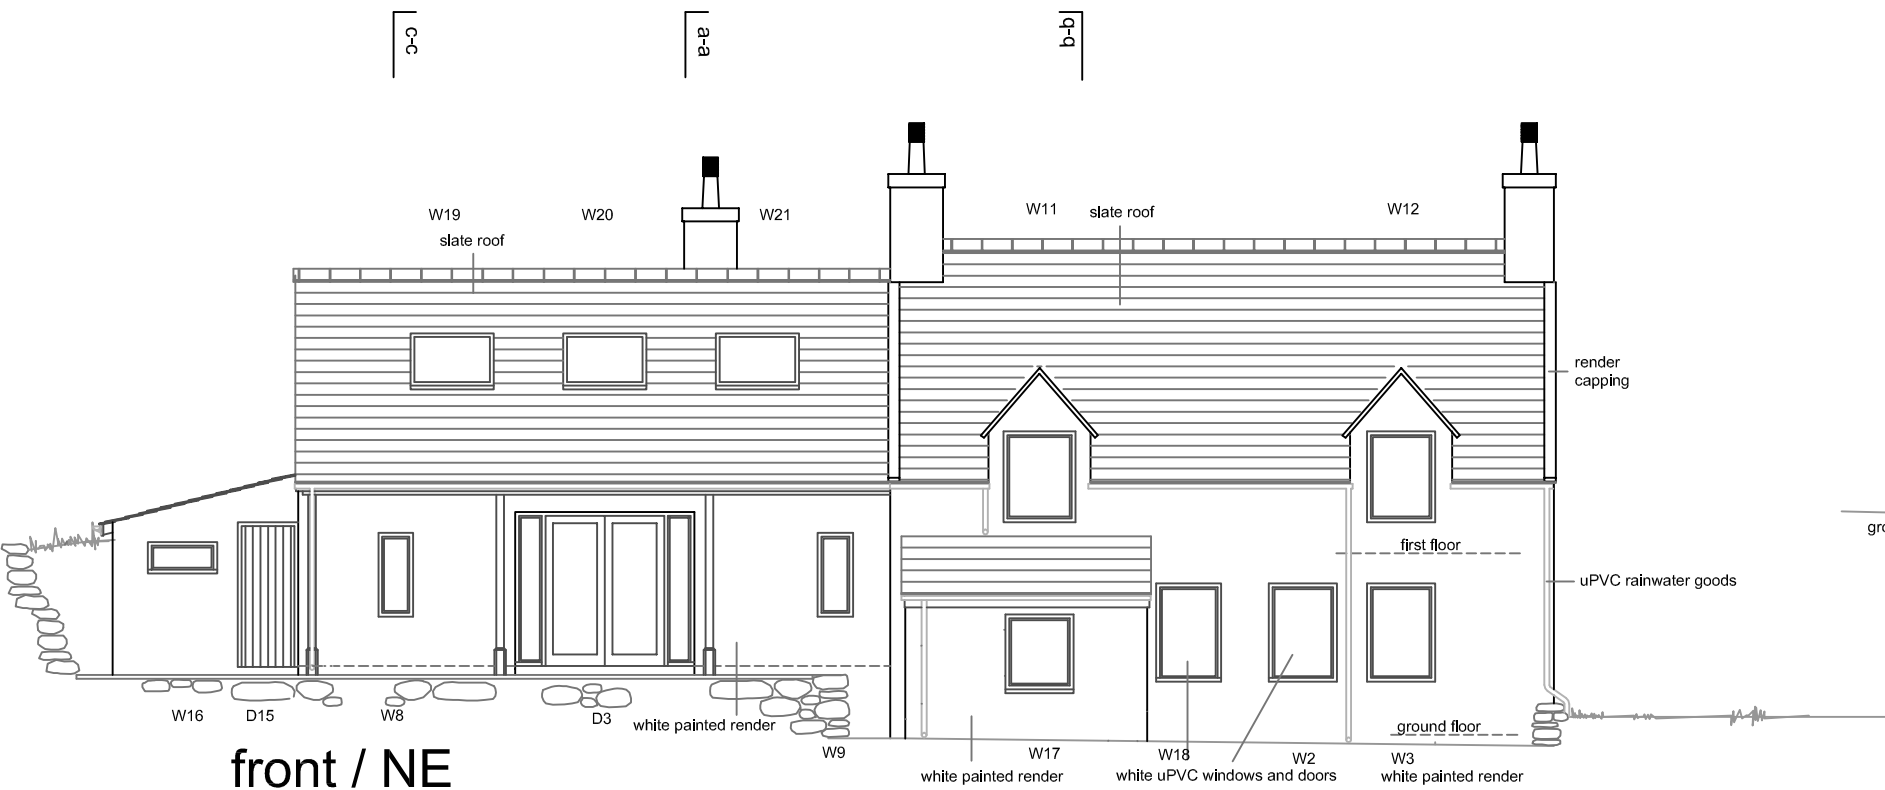

rear / SW

side / NW

front / NE

side / SE

Project : AWELON, RHIW, PWLLHELI

Teitl / Proposed elevations

Title / General Construction

clive moore gwasanaethau pensaernïol / architectural services