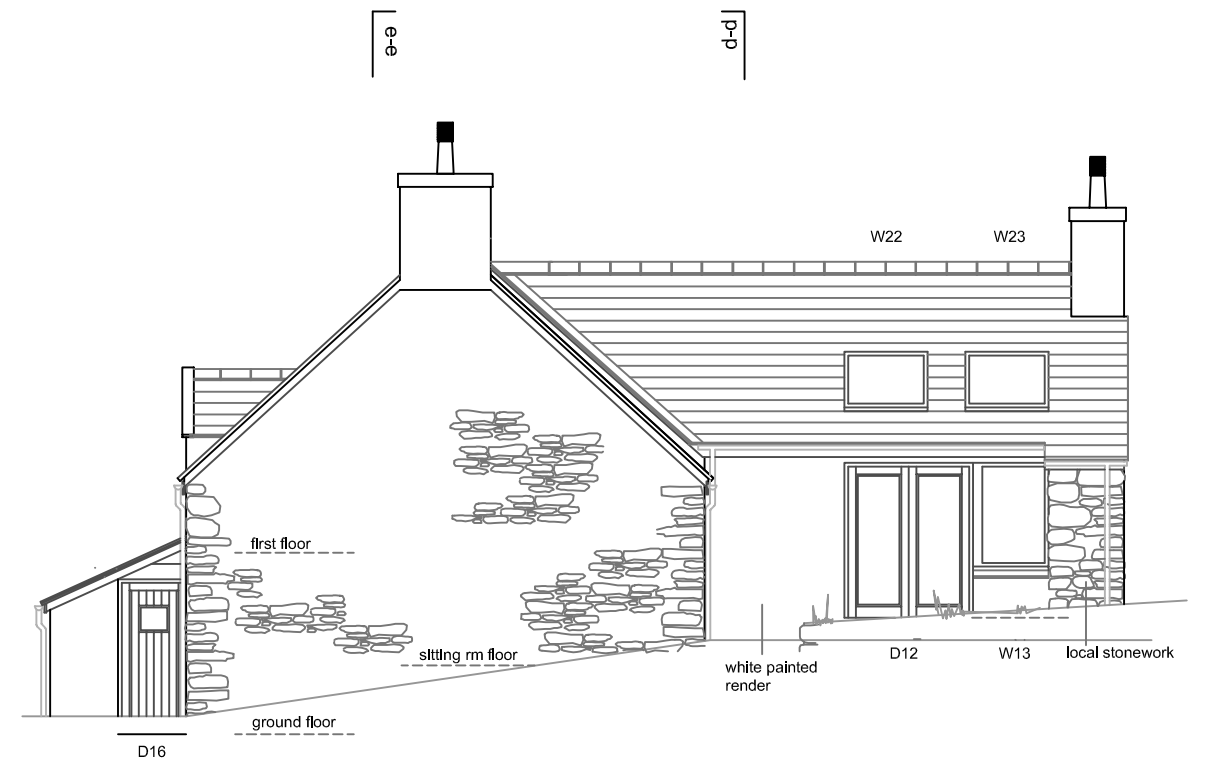

rear / SW

side / NW

front / NE

side / SE

Project : AWELON, RHIW, PWLLHELI

Teitl / Proposed elevations

Title / General Construction

clive moore gwasanaethau pensaernïol / architectural services