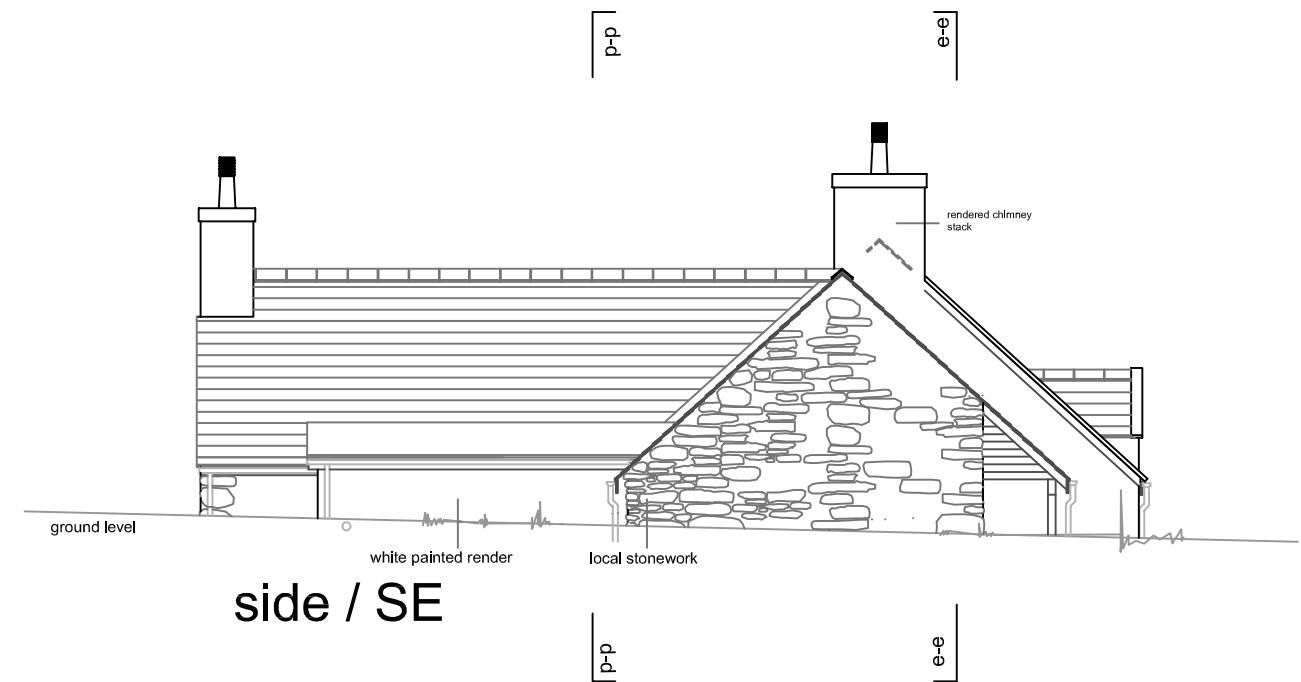

rear / SW

side / NW

front / NE

side / SE

Project : AWELON, RHIW, PWLLHELI

Teitl / Proposed elevations

Title / General Construction

clive moore gwasanaethau pensaernïol / architectural services